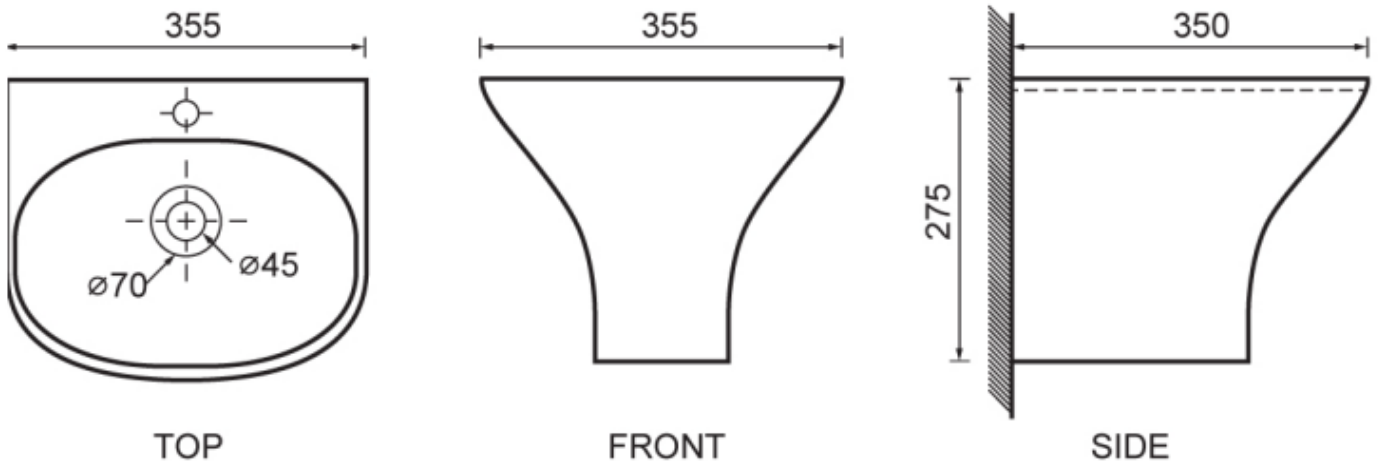

## Features

Partner with Heirloom 209 or 308 series tapware - basin mixer

- One tap hole (centre) basin, with overflow
- Pop up waste included
- Wall mount bolts included
- Kiln fired glazed vitreous china

Tap not included

## Technical Details

Width 355mm, Depth 350mm, Height 275mm

Note: all specifications and dimensions are correct at time of publication however are subject to change without notice. Please refer to physical product prior to installation.