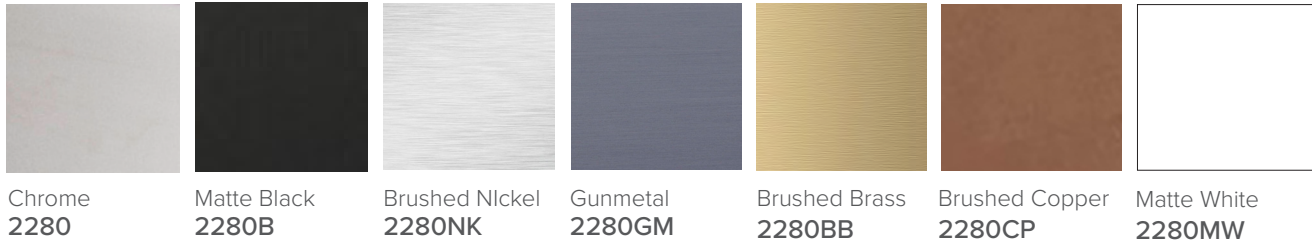

## Evoked 2-Piece 40mm Top Fix Bath Waste (Non-Overflow)

### Features

- One touch pop-up top fix bath waste
- Size: 40mm
- Colours: Chrome, Matte Black, Brushed Nickel, Gunmetal, Brushed Brass, Brushed Copper and Matte White
- *Evoked Bath Trap available [2204]*
- Tighten to 2-3Nm only
- Can also be used as a basin waste with the Via and Ponti inset basins.

### Colour Options with Code