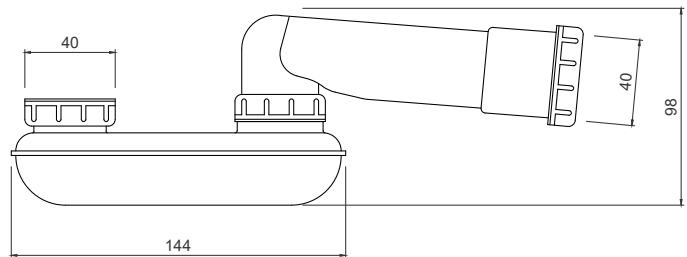

### Features

- One touch pop-up top fix bath waste
- Size: 40mm
- Colours: Chrome, Matte Black, Brushed Nickel, Gunmetal, Brushed Brass, Brushed Copper and Matte White
- *Evoked Bath Trap available [2204]*
- Tighten to 2-3Nm only
- Can also be used as a basin waste with the Via and Ponti inset basins.

### Technical Details

Note: All measurements shown are in millimetres. Sizes are nominal.

*Evoked Low Profile Bath Trap [2204]*