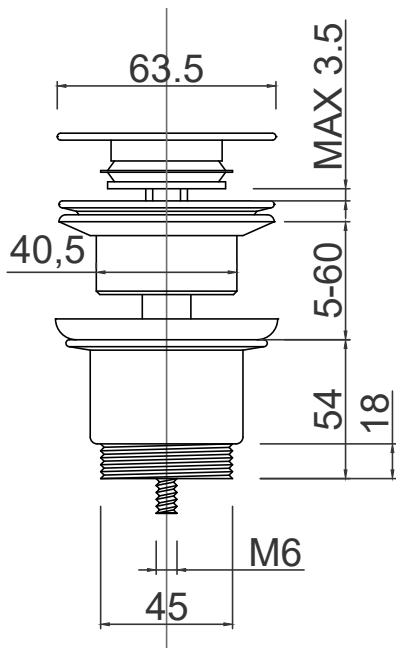

## Evoked 2-Piece 40mm Top Fix Bath Waste (Non-Overflow)

### Features

- One touch pop-up top fix bath waste
- Size: 40mm
- Colours: Chrome, Matte Black, Brushed Nickel, Gunmetal, Brushed Brass, Brushed Copper and Matte White
- *Evoked Bath Trap available [2204]*
- Tighten to 2-3Nm only
- Can also be used as a basin waste with the Via and Ponti inset basins.

### Technical Details

Note: All measurements shown are in millimetres. Sizes are nominal.

*Evoked Low Profile Bath Trap [2204]*